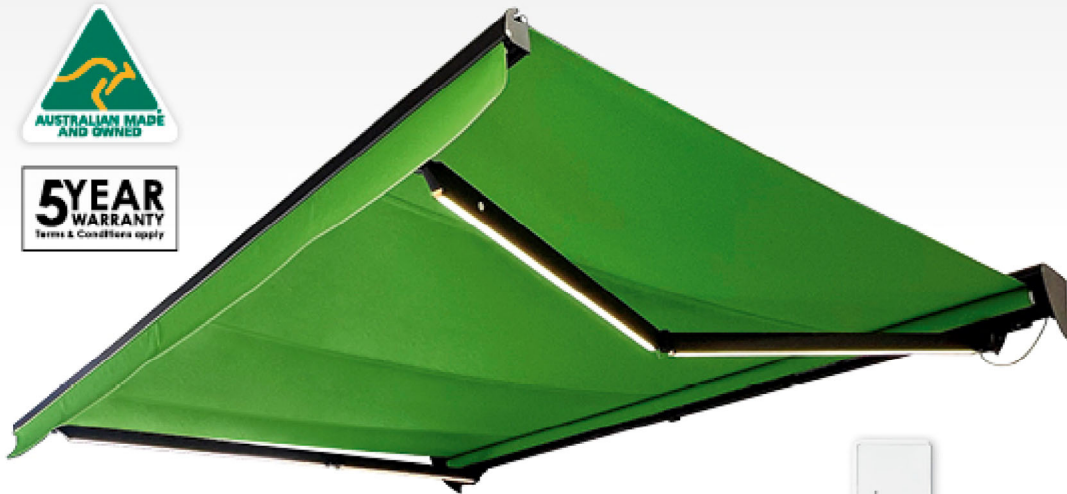

EXCITING NEW UPGRADE OPTION!

SIENA[®]
folding arm awning

SIENA[®] IS LIGHTING UP YOUR WORLD

5 YEAR
WARRANTY
Terms & Conditions apply

FULLY
INTEGRATED
LED IN ARMS

PLUG
DIRECTLY INTO
AC POWER

REMOTE CONTROL
WITH 3 STAGE
DIMMING OPTIONS

UPGRADE OPTION AVAILABLE ON

ALL MODELS
EXCEPT MODENA
& DONATELLO

3 x PROJECTIONS
2.5m / 3.0m / 3.5m

1 x COLOUR

● Onyx

2, 3 AND 4
ARM AWNING
SIZES