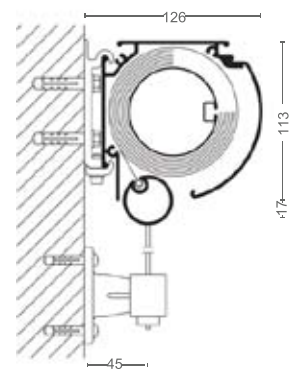

The elegant and discreet cassette is constructed from high quality extruded aluminium with the cassette size being 113mm high x 126mm deep. A single unit can be up to 5 metres wide with a drop of 3 metres. It is available as a wall mount or ceiling mount installation.

Powdercoat profiles pre-treated by chromate conversion prior to coating to ensure longevity of finish.

Aluminium brackets interchangeable for top and wall fix installations.

Specifications

<i>Dimensions (h x d)</i>	✓ 113mm x 126mm
<i>Width single unit / coupled</i>	✓ 0.7m – 5m / 10m
<i>Drop range</i>	✓ Up to 3m
<i>Maximum m2 (single unit)</i>	✓ 15m ²
<i>Extruded aluminum cassette</i>	✓ White, silver, cream, black, beige and dark grey powdercoat
<i>Extruded aluminum cassette</i>	A 140 powdercoat colours
<i>Fabric</i>	✓ PVC plastisol coated
<i>Fabric</i>	A Acrylic canvas
<i>Operating mechanism</i>	✓ Manual
<i>Automation features</i>	A Motorised, sun, wind & timer systems

✓: Standard A: Available

Designs and specifications for all awnings subject to change without notice.

Wall Installation

Ceiling Installation

Your Authorised Distributor is:

ALUXOR 
AWNING SYSTEMS

Aluxor Awning Systems
Aluxor Industries Pty Ltd
www.aluxor.com.au