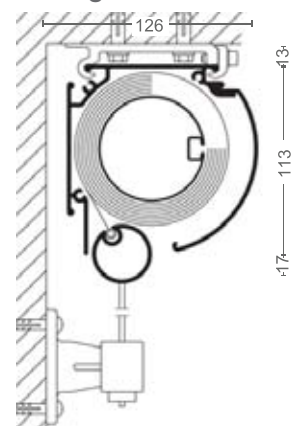

Ceiling Installation

Your Authorised Distributor is:

ALUXOR
AWNING SYSTEMS

Aluxor Awning Systems
Aluxor Industries Pty Ltd
www.aluxor.com.au

Melbourne
Awnings

www.melbourneawnings.com.au

conditions apply