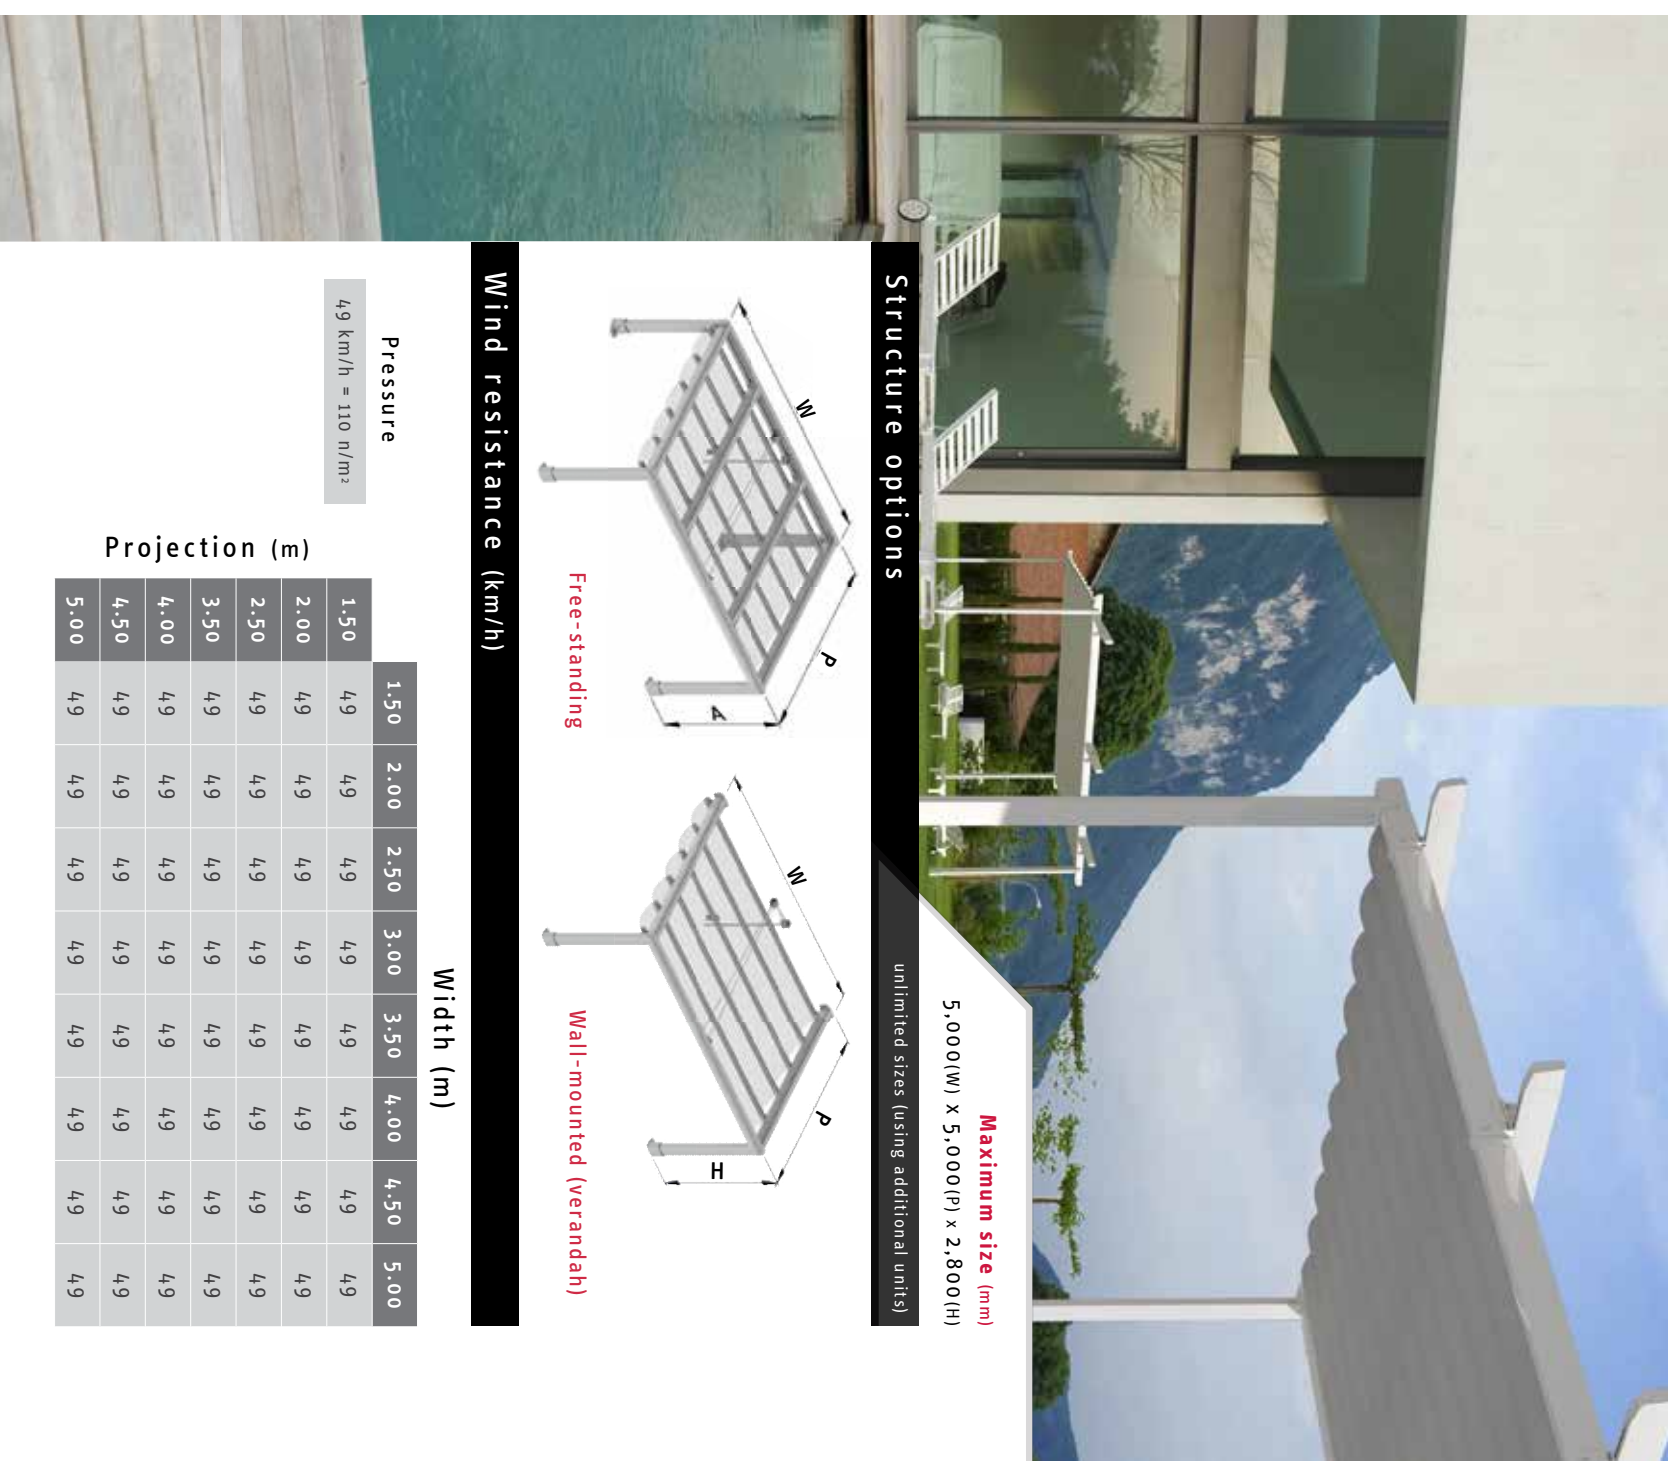

Surya
/ outdoor shading

The Surya is a sophisticated roman roof shading system that will add class and style to any outdoor area.

Either freestanding, attached to a wall, or fitted to existing structures, the Surya can be motorized or operated with a cord allowing for quick and easy light and shade control.

Melbourne
Awnings

www.melbourneawnings.com.au

Structure options

Maximum size (mm)
5,000(W) x 5,000(P) x 2,800(H)
unlimited sizes (using additional units)

Free-standing

Wall-mounted (verandah)

Wind resistance (km/h)