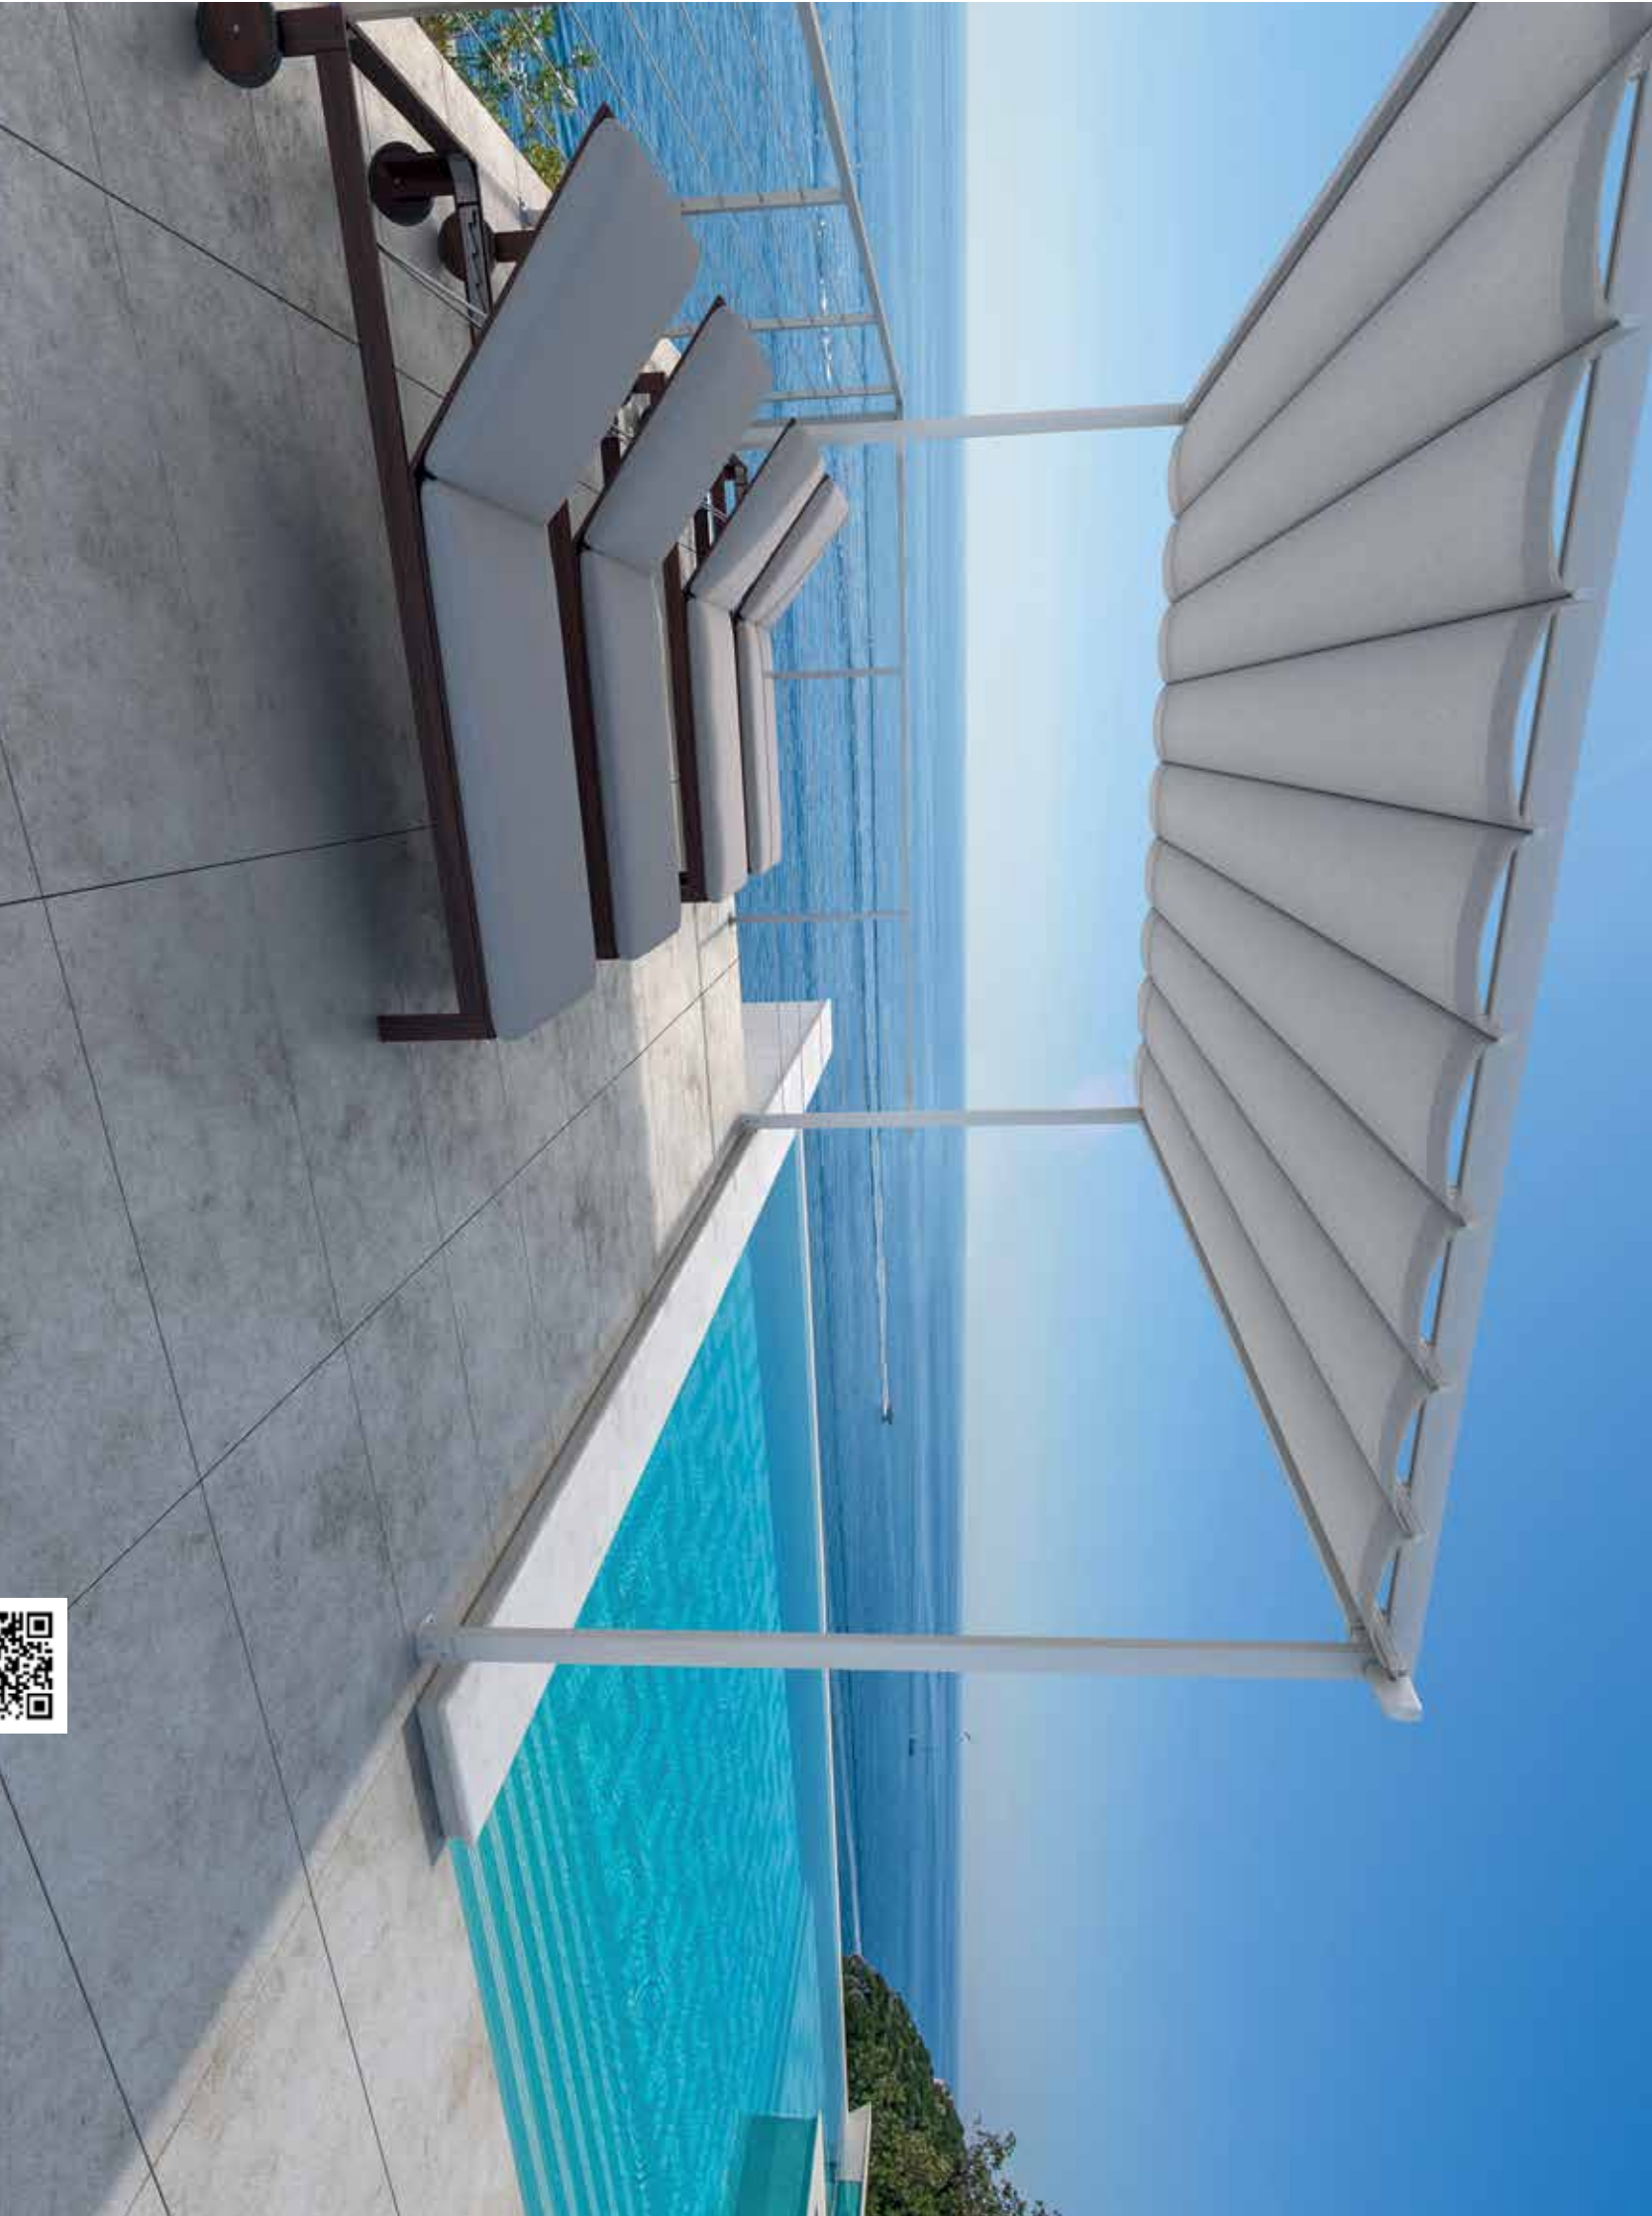

Surya
/ outdoor shading

The Surya is a sophisticated roman roof shading system that will add class and style to any outdoor area.

Either freestanding, attached to a wall, or fitted to existing structures, the Surya can be motorized or operated with a cord allowing for quick and easy light and shade control.

Melbourne
Awnings

www.melbourneawnings.com.au

Structure options

Maximum size (mm)
5,000(W) x 5,000(P) x 2,800(H)
unlimited sizes (using additional units)

Free-standing

Wall-mounted (verandah)

Wind resistance (km/h)