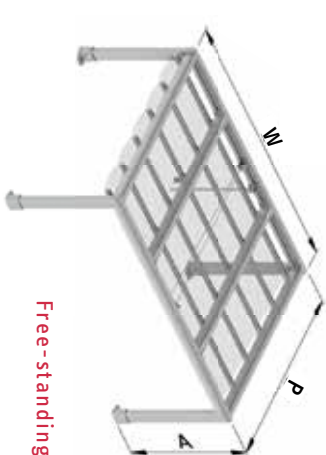

Surya
/ outdoor shading

The Surya is a sophisticated roman roof shading system that will add class and style to any outdoor area.

Either freestanding, attached to a wall, or fitted to existing structures, the Surya can be motorized or operated with a cord allowing for quick and easy light and shade control.

Melbourne
Awnings

www.melbourneawnings.com.au

Structure options

Maximum size (mm)
5,000(W) x 5,000(P) x 2,800(H)
unlimited sizes (using additional units)

Free-standing

Wall-mounted (verandah)

Wind resistance (km/h)