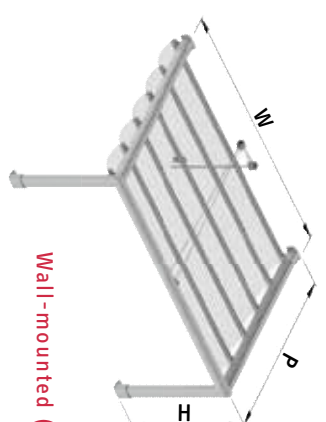

Surya
/ outdoor shading

The Surya is a sophisticated roman roof shading system that will add class and style to any outdoor area.

Either freestanding, attached to a wall, or fitted to existing structures, the Surya can be motorized or operated with a cord allowing for quick and easy light and shade control.

Melbourne
Awnings

www.melbourneawnings.com.au

Structure options

Maximum size (mm)
5,000(W) x 5,000(P) x 2,800(H)
unlimited sizes (using additional units)

Free-standing

Wall-mounted (verandah)

Wind resistance (km/h)