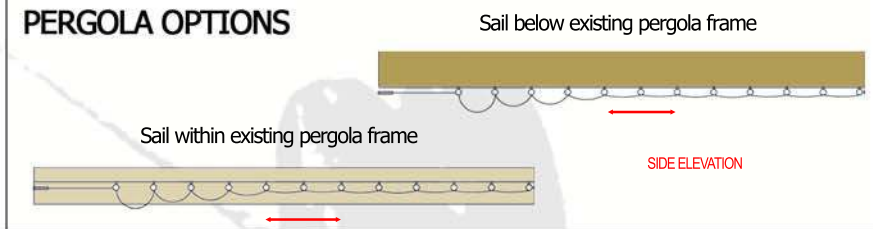

PERGOLA OPTIONS