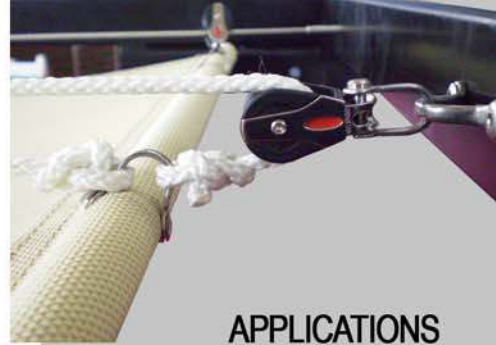

Using the best marine grade stainless steel fittings and fixings, the Shaderunner will withstand the test of time. With the ability to fix to existing pergola structures, onto houses and between posts, the Shaderunner is a perfect addition to a wide range of applications.

OPERATION

The ability to retract the Shaderunner gives you the power to control when and how much shade you require. The sail is retractable using an endless cord system allowing the sail to be cleated at any position. With large extensions possible and a maximum width of 6m the Shaderunner is a perfect addition to countless situations. (conditions apply)