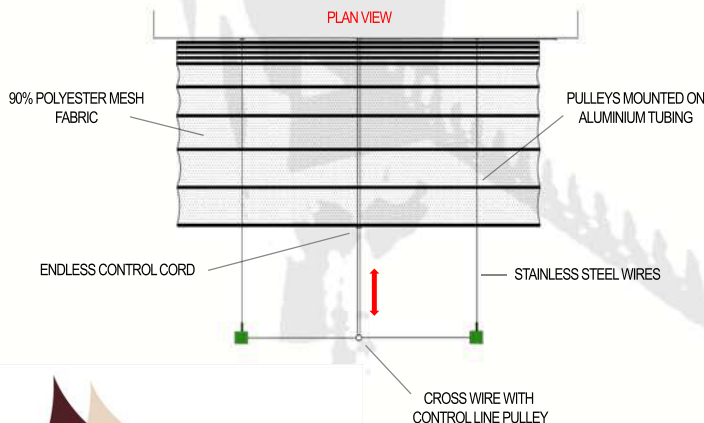

Sail between house fixing and 2 powdercoated posts.

WARRANTY

Shadeform offers a 12 month warranty on all manufacture and installation of products.
90% Polyester Mesh Fabric has a 5 year warranty against UV breakdown and for fabric under tension - approximate 10 year lifespan.