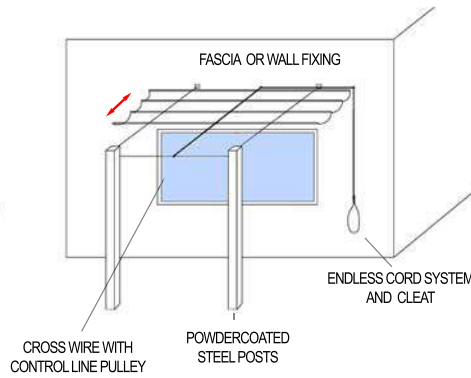

Using the best marine grade stainless steel fittings and fixings, the Shaderunner will withstand the test of time. With the ability to fix to existing pergola structures, onto houses and between posts, the Shaderunner is a perfect addition to a wide range of applications.

OPERATION

The ability to retract the Shaderunner gives you the power to control when and how much shade you require. The sail is retractable using an endless cord system allowing the sail to be cleated at any position. With large extensions possible and a maximum width of 6m the Shaderunner is a perfect addition to countless situations. (conditions apply)