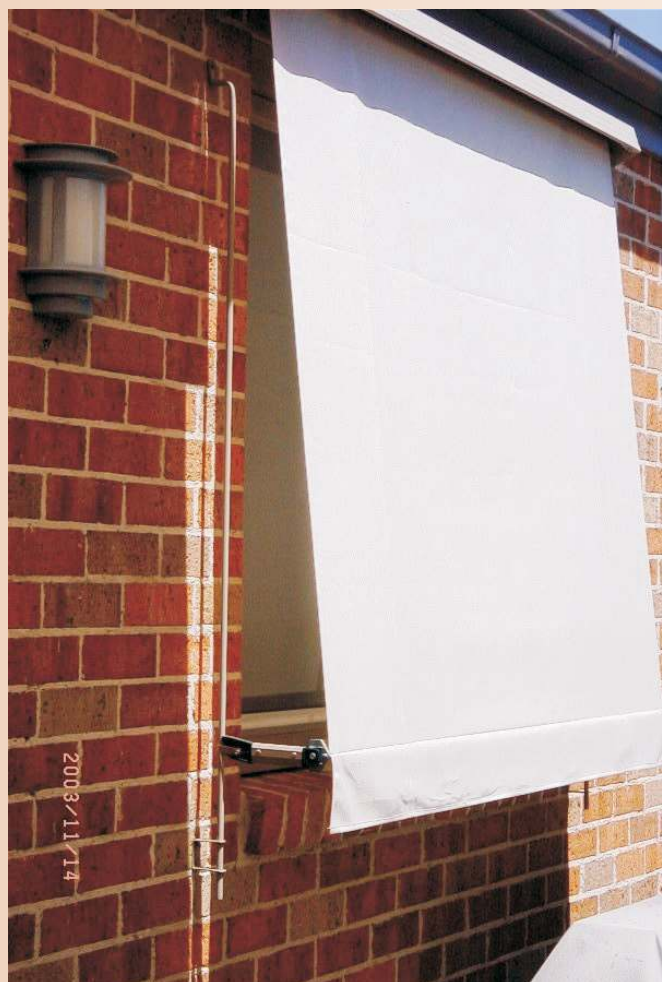

MELBOURNE

SHADE SYSTEMS

Fixed Guide Awning
motorised or
cord operated

Auto Sunblind
pull-down spring roll-up
blind

SHOWROOM

215a Nepean Hwy
Brighton VIC 3185

Phone 9596 3333

Fax 9596 3755