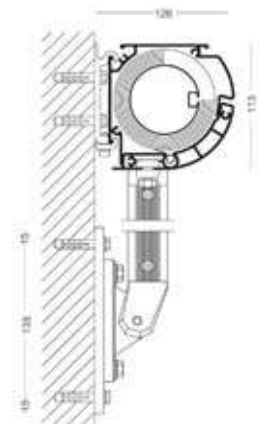

Wall Installation