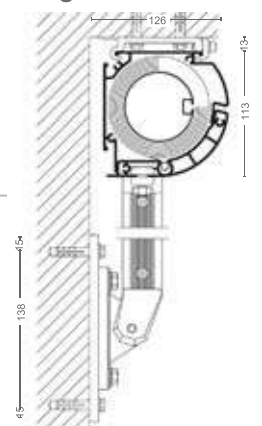

Ceiling Installation

Bayside
AWNING CENTRE

Your Authorised Distributor is:

ALUXOR
AWNING SYSTEMS

Aluxor Awning Systems
Aluxor Industries Pty Ltd
www.aluxor.com.au

Melbourne
SHADE SYSTEMS

www.shadesystems.com.au

3 Year Warranty

conditions apply