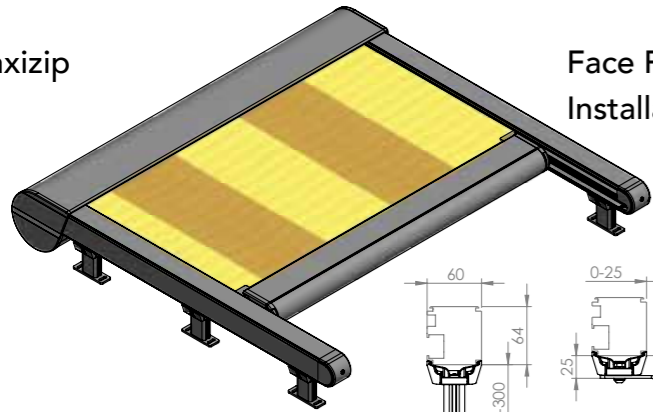

Issey Sun Shade Systems Introducing the MaxiZip Series

This MaxiZip is the premium sunshade for conservatories and patios. This system is designed to withstand high wind areas. The main feature of this product is that the fabric is locked into the track by the means of a zip. That means with the MaxiZip flapping of fabric is a thing of the past. The tensioning device is located inside the tracks.

Important sizes and measurements

Maxizip

Ceiling Fit Installation

Mounting brackets
Projection upto 3000: 2 per guide
Projection 3000-4500: 3 per guide
Projection 4500-5000: 4 per guide

Hook for easy mounting

Maxizip

Face Fit Installation

The Issey MaxiZip Series

In these series the MaxiZip & the MaxiZip Pergo with the optional extension of the Vario-Valence, makes these systems very flexible and adaptable to the site installation requirements and customised to your design and taste.

The MaxiZip offers the possibility to install on top or underneath the frame. If necessary the MaxiZip can be fitted with a blackout fabric, when total darkness is required. It can be fitted with Screen or Arcylic fabric for effective heat reflection and maximum filtration of sun's light. The integrated gutter is incorporated in the bottom bar for the flow of rain water (an inclination of 15 degrees is required).