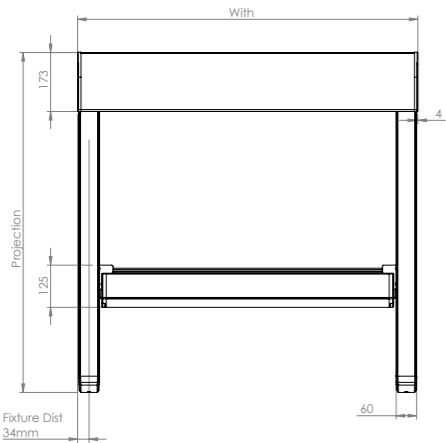

Important sizes and measurements

Mounting brackets
Projection upto 3000: 2 per guide
Projection 3000-4500: 3 per guide
Projection 4500-5000: 4 per guide

Hook for easy mounting

The Issey MaxiZip Series

In these series the MaxiZip & the MaxiZip Pergo with the optional extension of the Vario-Valence, makes these systems very flexible and adaptable to the site installation requirements and customised to your design and taste.

The robust design can make the system most suitable for high wind and coastal areas that is aesthetic and compact in looks

APPLICATIONS - MAXIZIP

- Sunroom
- Large Skylight
- Pergola
- Greenhouse

APPLICATIONS - MAXIZIP PERGO & DELITE

- Alfresco Open Area
- Patios
- Courtyard
- Semi Open Spaces

FEATURES

- Tensioned fabric to minimise flapping in the wind
- Guided fixed track for minimalist appearance
- Motorised for simple operation
- Full automation and smart-home options are available
- Sleek, elegant design blends works with any décor
- Over 200 colours available
- Designer graphic options

The MaxiZip offers the possibility to install on top or underneath the frame. If necessary the MaxiZip can be fitted with a blackout fabric, when total darkness is required. It can be fitted with Screen or Arcylic fabric for effective heat reflection and maximum filtration of sun's light. The integrated gutter is incorporated in the bottom bar for the flow of rain water (an inclination of 15 degrees is required).

Important sizes and measurements

Optional:
- LED lighting
- Vario Valant

-LED Lighting
-Vario Valance

Our Confidence in this series of MaxiZip has been demonstrated with our team standing & jumping on the system