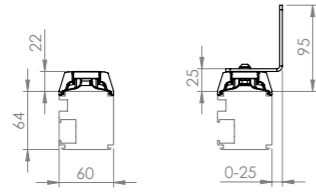

Important sizes and measurements

Maxizip

Ceiling Fit Installation

Mounting brackets
Projection upto 3000: 2 per guide
Projection 3000-4500: 3 per guide
Projection 4500-5000: 4 per guide

Hook for easy mounting