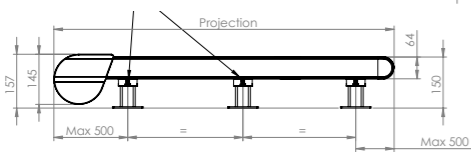

Important sizes and measurements

Mounting brackets
Projection upto 3000: 2 per guide
Projection 3000-4500: 3 per guide
Projection 4500-5000: 4 per guide

Hook for easy mounting

The Issey MaxiZip Series

In these series the MaxiZip & the MaxiZip Pergo with the optional extension of the Vario-Valence, makes these systems very flexible and adaptable to the site installation requirements and customised to your design and taste.

The robust design can make the system most suitable for high wind and coastal areas that is aesthetic and compact in looks

APPLICATIONS - MAXIZIP

- Sunroom
- Large Skylight
- Pergola
- Greenhouse

APPLICATIONS - MAXIZIP PERGO & DELITE

- Alfresco Open Area
- Patios
- Courtyard
- Semi Open Spaces

FEATURES

- Tensioned fabric to minimise flapping in the wind
- Guided fixed track for minimalist appearance
- Motorised for simple operation
- Full automation and smart-home options are available
- Sleek, elegant design blends works with any décor
- Over 200 colours available
- Designer graphic options

The MaxiZip offers the possibility to install on top or underneath the frame. If necessary the MaxiZip can be fitted with a blackout fabric, when total darkness is required. It can be fitted with Screen or Arcylic fabric for effective heat reflection and maximum filtration of sun's light. The integrated gutter is incorporated in the bottom bar for the flow of rain water (an inclination of 15 degrees is required).

Important sizes and measurements

Optional:
- LED lighting
- Vario Valant

-LED Lighting
-Vario Valance

Our Confidence in this series of MaxiZip has been demonstrated with our team standing & jumping on the system