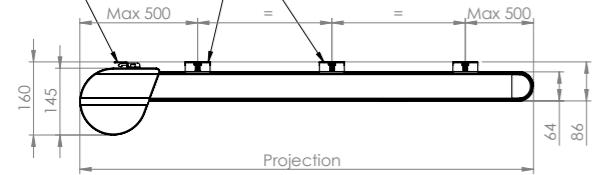

Important sizes and measurements

Maxizip

Ceiling Fit Installation

Mounting brackets
Projection upto 3000: 2 per guide
Projection 3000-4500: 3 per guide
Projection 4500-5000: 4 per guide

Hook for easy mounting