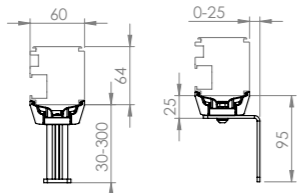

Important sizes and measurements

Mounting brackets
Projection upto 3000: 2 per guide
Projection 3000-4500: 3 per guide
Projection 4500-5000: 4 per guide

Hook for easy mounting

The Issey MaxiZip Series

In these series the MaxiZip & the MaxiZip Pergo with the optional extension of the Vario-Valence, makes these systems very flexible and adaptable to the site installation requirements and customised to your design and taste.

The robust design can make the system most suitable for high wind and coastal areas that is aesthetic and compact in looks

APPLICATIONS - MAXIZIP

- Sunroom
- Large Skylight
- Pergola
- Greenhouse

APPLICATIONS - MAXIZIP PERGO & DELITE

- Alfresco Open Area
- Patios
- Courtyard
- Semi Open Spaces

FEATURES

- Tensioned fabric to minimise flapping in the wind
- Guided fixed track for minimalist appearance
- Motorised for simple operation
- Full automation and smart-home options are available
- Sleek, elegant design blends works with any décor
- Over 200 colours available
- Designer graphic options

The MaxiZip offers the possibility to install on top or underneath the frame. If necessary the MaxiZip can be fitted with a blackout fabric, when total darkness is required. It can be fitted with Screen or Arcylic fabric for effective heat reflection and maximum filtration of sun's light. The integrated gutter is incorporated in the bottom bar for the flow of rain water (an inclination of 15 degrees is required).

Important sizes and measurements

Optional:
- LED lighting
- Vario Valant

-LED Lighting
-Vario Valance

Our Confidence in this series of MaxiZip has been demonstrated with our team standing & jumping on the system