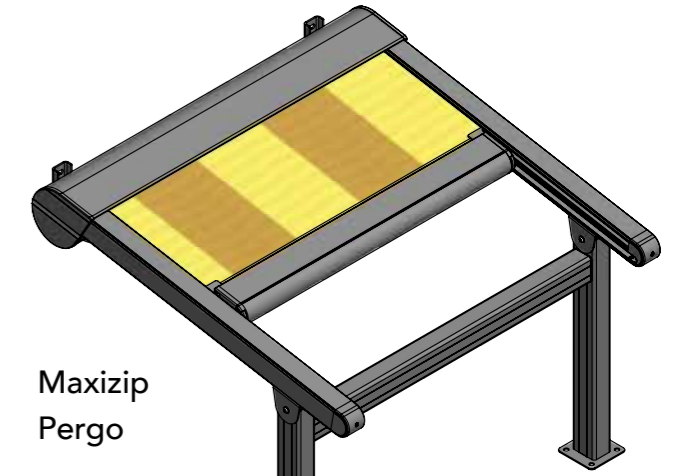

Important sizes and measurements

Maxizip Pergo

Optional:
- LED lighting
- Vario Valant