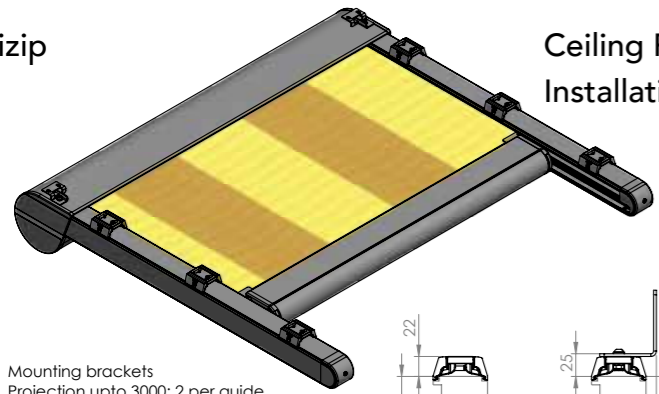

Issey Sun Shade Systems Introducing the MaxiZip Series

This MaxiZip is the premium sunshade for conservatories and patios. This system is designed to withstand high wind areas. The main feature of this product is that the fabric is locked into the track by the means of a zip. That means with the MaxiZip flapping of fabric is a thing of the past. The tensioning device is located inside the tracks.

Important sizes and measurements

Maxizip

Ceiling Fit Installation

Mounting brackets
Projection upto 3000: 2 per guide
Projection 3000-4500: 3 per guide
Projection 4500-5000: 4 per guide

Hook for easy mounting

The MaxiZip offers the possibility to install on top or underneath the frame. If necessary the MaxiZip can be fitted with a blackout fabric, when total darkness is required. It can be fitted with Screen or Arcylic fabric for effective heat reflection and maximum filtration of sun's light. The integrated gutter is incorporated in the bottom bar for the flow of rain water (an inclination of 15 degrees is required).

- The **Issey MaxiZip Pergo** is a freestanding design, where the head box is installed against a support structure; the tracks are the supported columns, either at the end or before the end to create an overhang.
- The front bar can be incorporated with gutters to manage the follow of rain water. This system is perfect for retro-fitting.
- As an option, the integrated **Issey MaxiZip Pergo Vario-Valance** is located at the end of the track and can be incorporated effectively, blocking the low sun.
- Optional LED lighting can be fitted for evening entertainment.