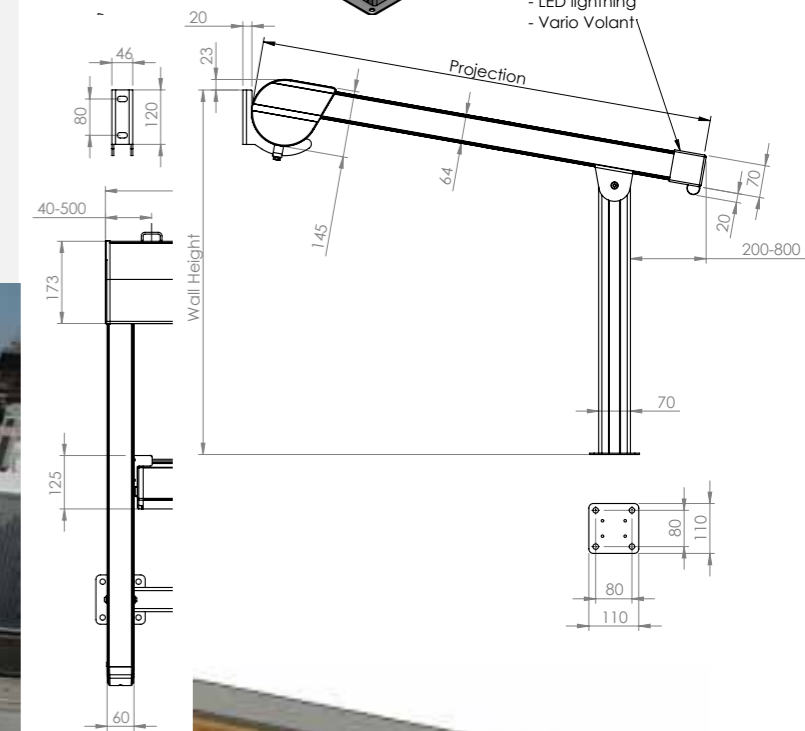

Important sizes and measurements

Mounting brackets
Projection upto 3000: 2 per guide
Projection 3000-4500: 3 per guide
Projection 4500-5000: 4 per guide

Hook for easy mounting

The Issey MaxiZip Series

In these series the MaxiZip & the MaxiZip Pergo with the optional extension of the Vario-Valence, makes these systems very flexible and adaptable to the site installation requirements and customised to your design and taste.

The robust design can make the system most suitable for high wind and coastal areas that is aesthetic and compact in looks

APPLICATIONS - MAXIZIP

- Sunroom
- Large Skylight
- Pergola
- Greenhouse

APPLICATIONS - MAXIZIP PERGO & DELITE

- Alfresco Open Area
- Patios
- Courtyard
- Semi Open Spaces

FEATURES

- Tensioned fabric to minimise flapping in the wind
- Guided fixed track for minimalist appearance
- Motorised for simple operation
- Full automation and smart-home options are available
- Sleek, elegant design blends works with any décor
- Over 200 colours available
- Designer graphic options

The MaxiZip offers the possibility to install on top or underneath the frame. If necessary the MaxiZip can be fitted with a blackout fabric, when total darkness is required. It can be fitted with Screen or Arcylic fabric for effective heat reflection and maximum filtration of sun's light. The integrated gutter is incorporated in the bottom bar for the flow of rain water (an inclination of 15 degrees is required).

Important sizes and measurements

Optional:
- LED lighting
- Vario Valant

-LED Lighting
-Vario Valance

Our Confidence in this series of MaxiZip has been demonstrated with our team standing & jumping on the system