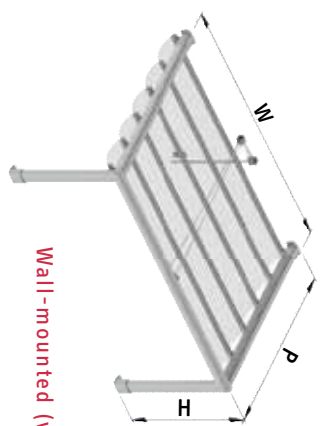

**Surya**  
/ outdoor shading

The Surya is a sophisticated roman roof shading system that will add class and style to any outdoor area.

Either freestanding, attached to a wall, or fitted to existing structures, the Surya can be motorized or operated with a cord allowing for quick and easy light and shade control.

**Melbourne**  
**Awnings**

[www.melbourneawnings.com.au](http://www.melbourneawnings.com.au)

**Structure options**

**Maximum size (mm)**  
5,000(W) x 5,000(P) x 2,800(H)

unlimited sizes (using additional units)

Free-standing

Wall-mounted (verandah)

**Wind resistance (km/h)**

Pressure	Width (m)									
	1.50	2.00	2.50	3.00	3.50	4.00	4.50	4.9	4.9	4.9
49 km/h = 110 n/m <sup>2</sup>	4.9	4.9	4.9	4.9	4.9	4.9	4.9	4.9	4.9	4.9

**Projection (m)**

Projection (m)	Width (m)									
	1.50	2.00	2.50	3.00	3.50	4.00	4.50	4.9	4.9	4.9
1.50	4.9	4.9	4.9	4.9	4.9	4.9	4.9	4.9	4.9	4.9
2.00	4.9	4.9	4.9	4.9	4.9	4.9	4.9	4.9	4.9	4.9
2.50	4.9	4.9	4.9	4.9	4.9	4.9	4.9	4.9	4.9	4.9
3.50	4.9	4.9	4.9	4.9	4.9	4.9	4.9	4.9	4.9	4.9
4.00	4.9	4.9	4.9	4.9	4.9	4.9	4.9	4.9	4.9	4.9
4.50	4.9	4.9	4.9	4.9	4.9	4.9	4.9	4.9	4.9	4.9
5.00	4.9	4.9	4.9	4.9	4.9	4.9	4.9	4.9	4.9	4.9