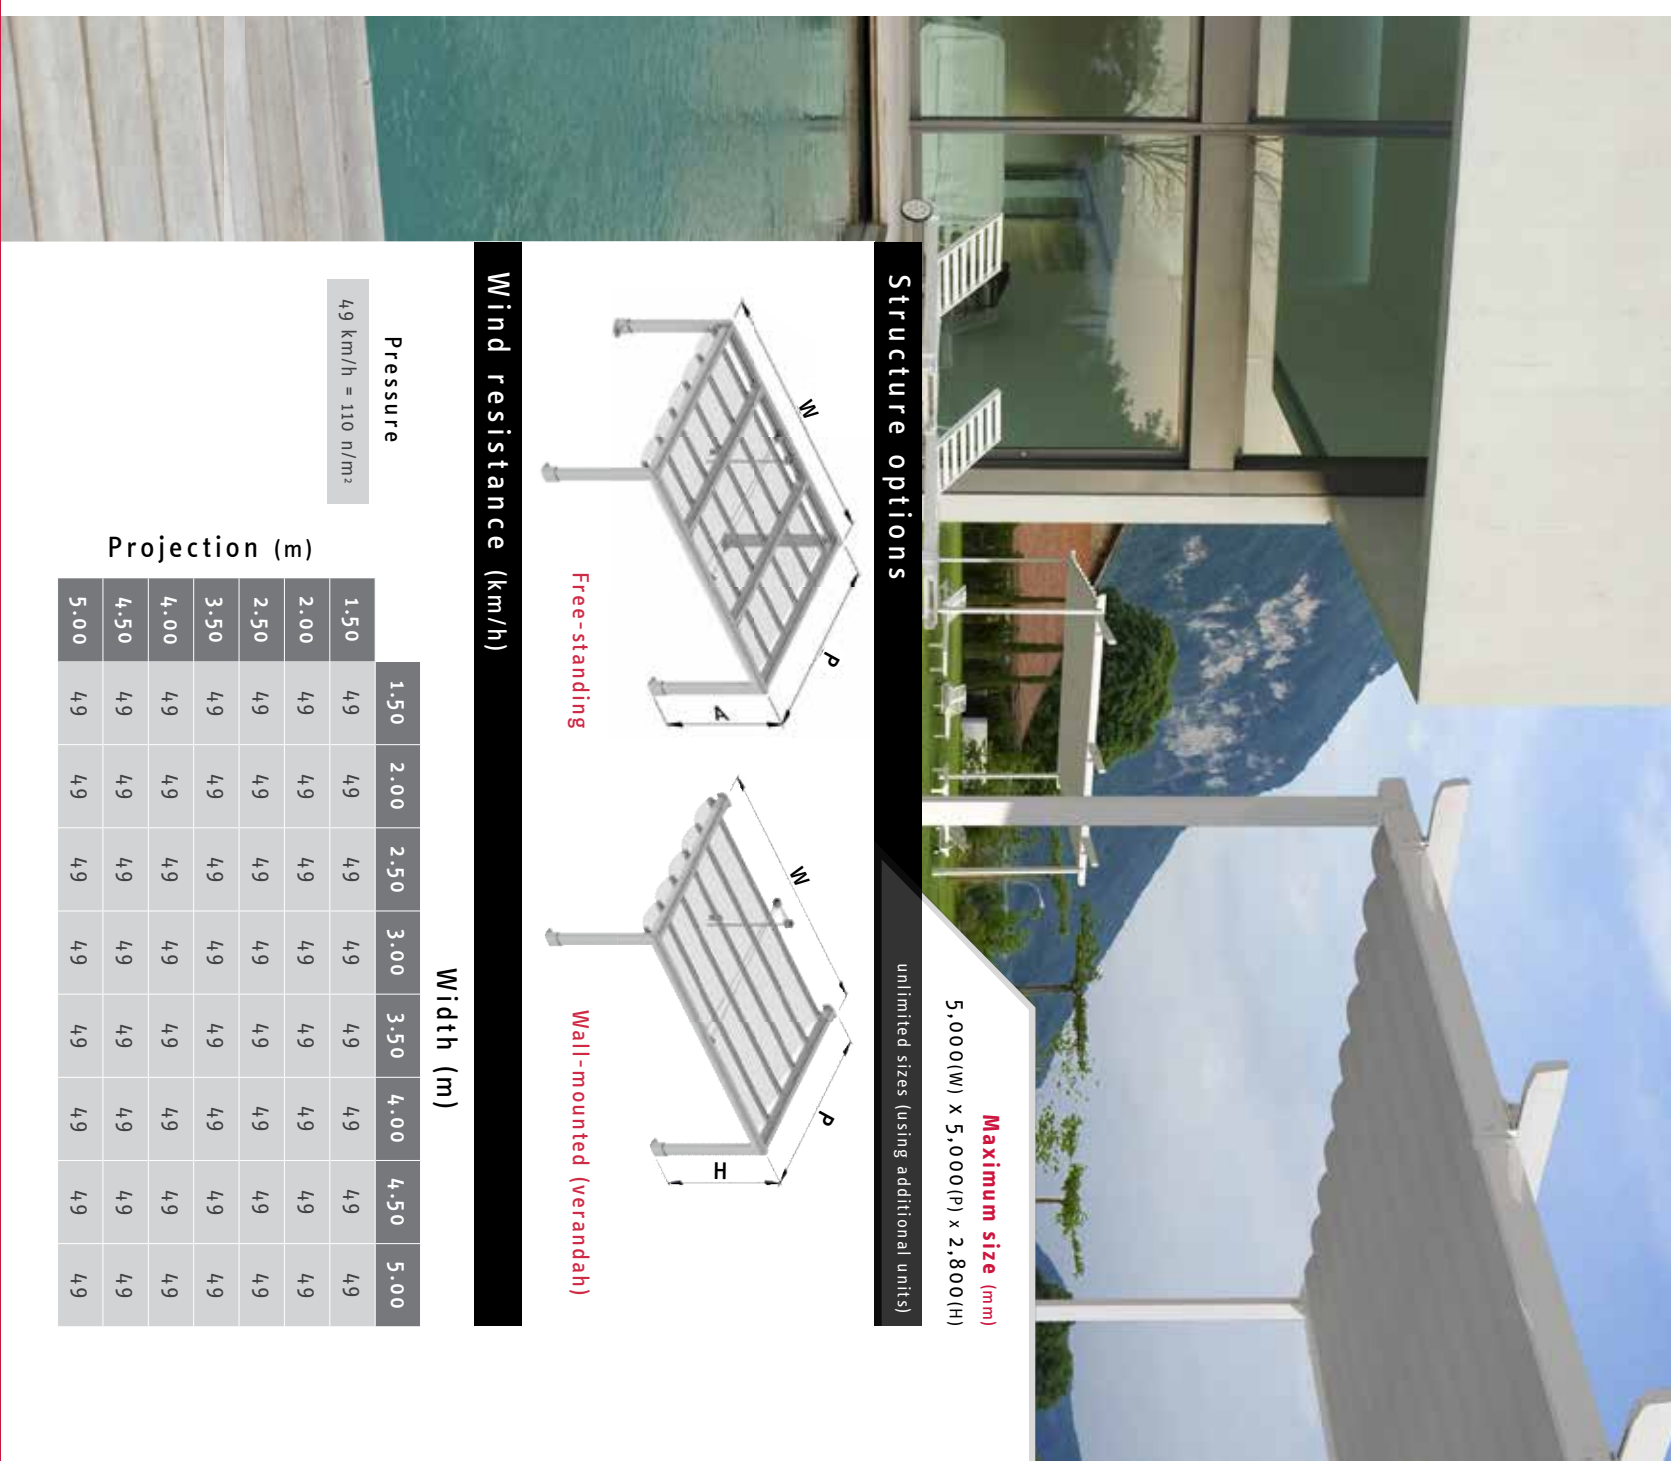

**Surya**  
/ outdoor shading

The Surya is a sophisticated roman roof shading system that will add class and style to any outdoor area.

Either freestanding, attached to a wall, or fitted to existing structures, the Surya can be motorized or operated with a cord allowing for quick and easy light and shade control.

**Melbourne**  
**Awnings**

[www.melbourneawnings.com.au](http://www.melbourneawnings.com.au)

**Structure options**

**Maximum size (mm)**  
5,000(W) x 5,000(P) x 2,800(H)

unlimited sizes (using additional units)

Free-standing

Wall-mounted (verandah)

**Wind resistance (km/h)**

Pressure	Width (m)									
	1.50	2.00	2.50	3.00	3.50	4.00	4.50	4.9	4.9	4.9
49 km/h = 110 n/m <sup>2</sup>	4.9	4.9	4.9	4.9	4.9	4.9	4.9	4.9	4.9	4.9

**Projection (m)**

Projection (m)	Width (m)									
	1.50	2.00	2.50	3.00	3.50	4.00	4.50	4.9	4.9	4.9
1.50	4.9	4.9	4.9	4.9	4.9	4.9	4.9	4.9	4.9	4.9
2.00	4.9	4.9	4.9	4.9	4.9	4.9	4.9	4.9	4.9	4.9
2.50	4.9	4.9	4.9	4.9	4.9	4.9	4.9	4.9	4.9	4.9
3.50	4.9	4.9	4.9	4.9	4.9	4.9	4.9	4.9	4.9	4.9
4.00	4.9	4.9	4.9	4.9	4.9	4.9	4.9	4.9	4.9	4.9
4.50	4.9	4.9	4.9	4.9	4.9	4.9	4.9	4.9	4.9	4.9
5.00	4.9	4.9	4.9	4.9	4.9	4.9	4.9	4.9	4.9	4.9