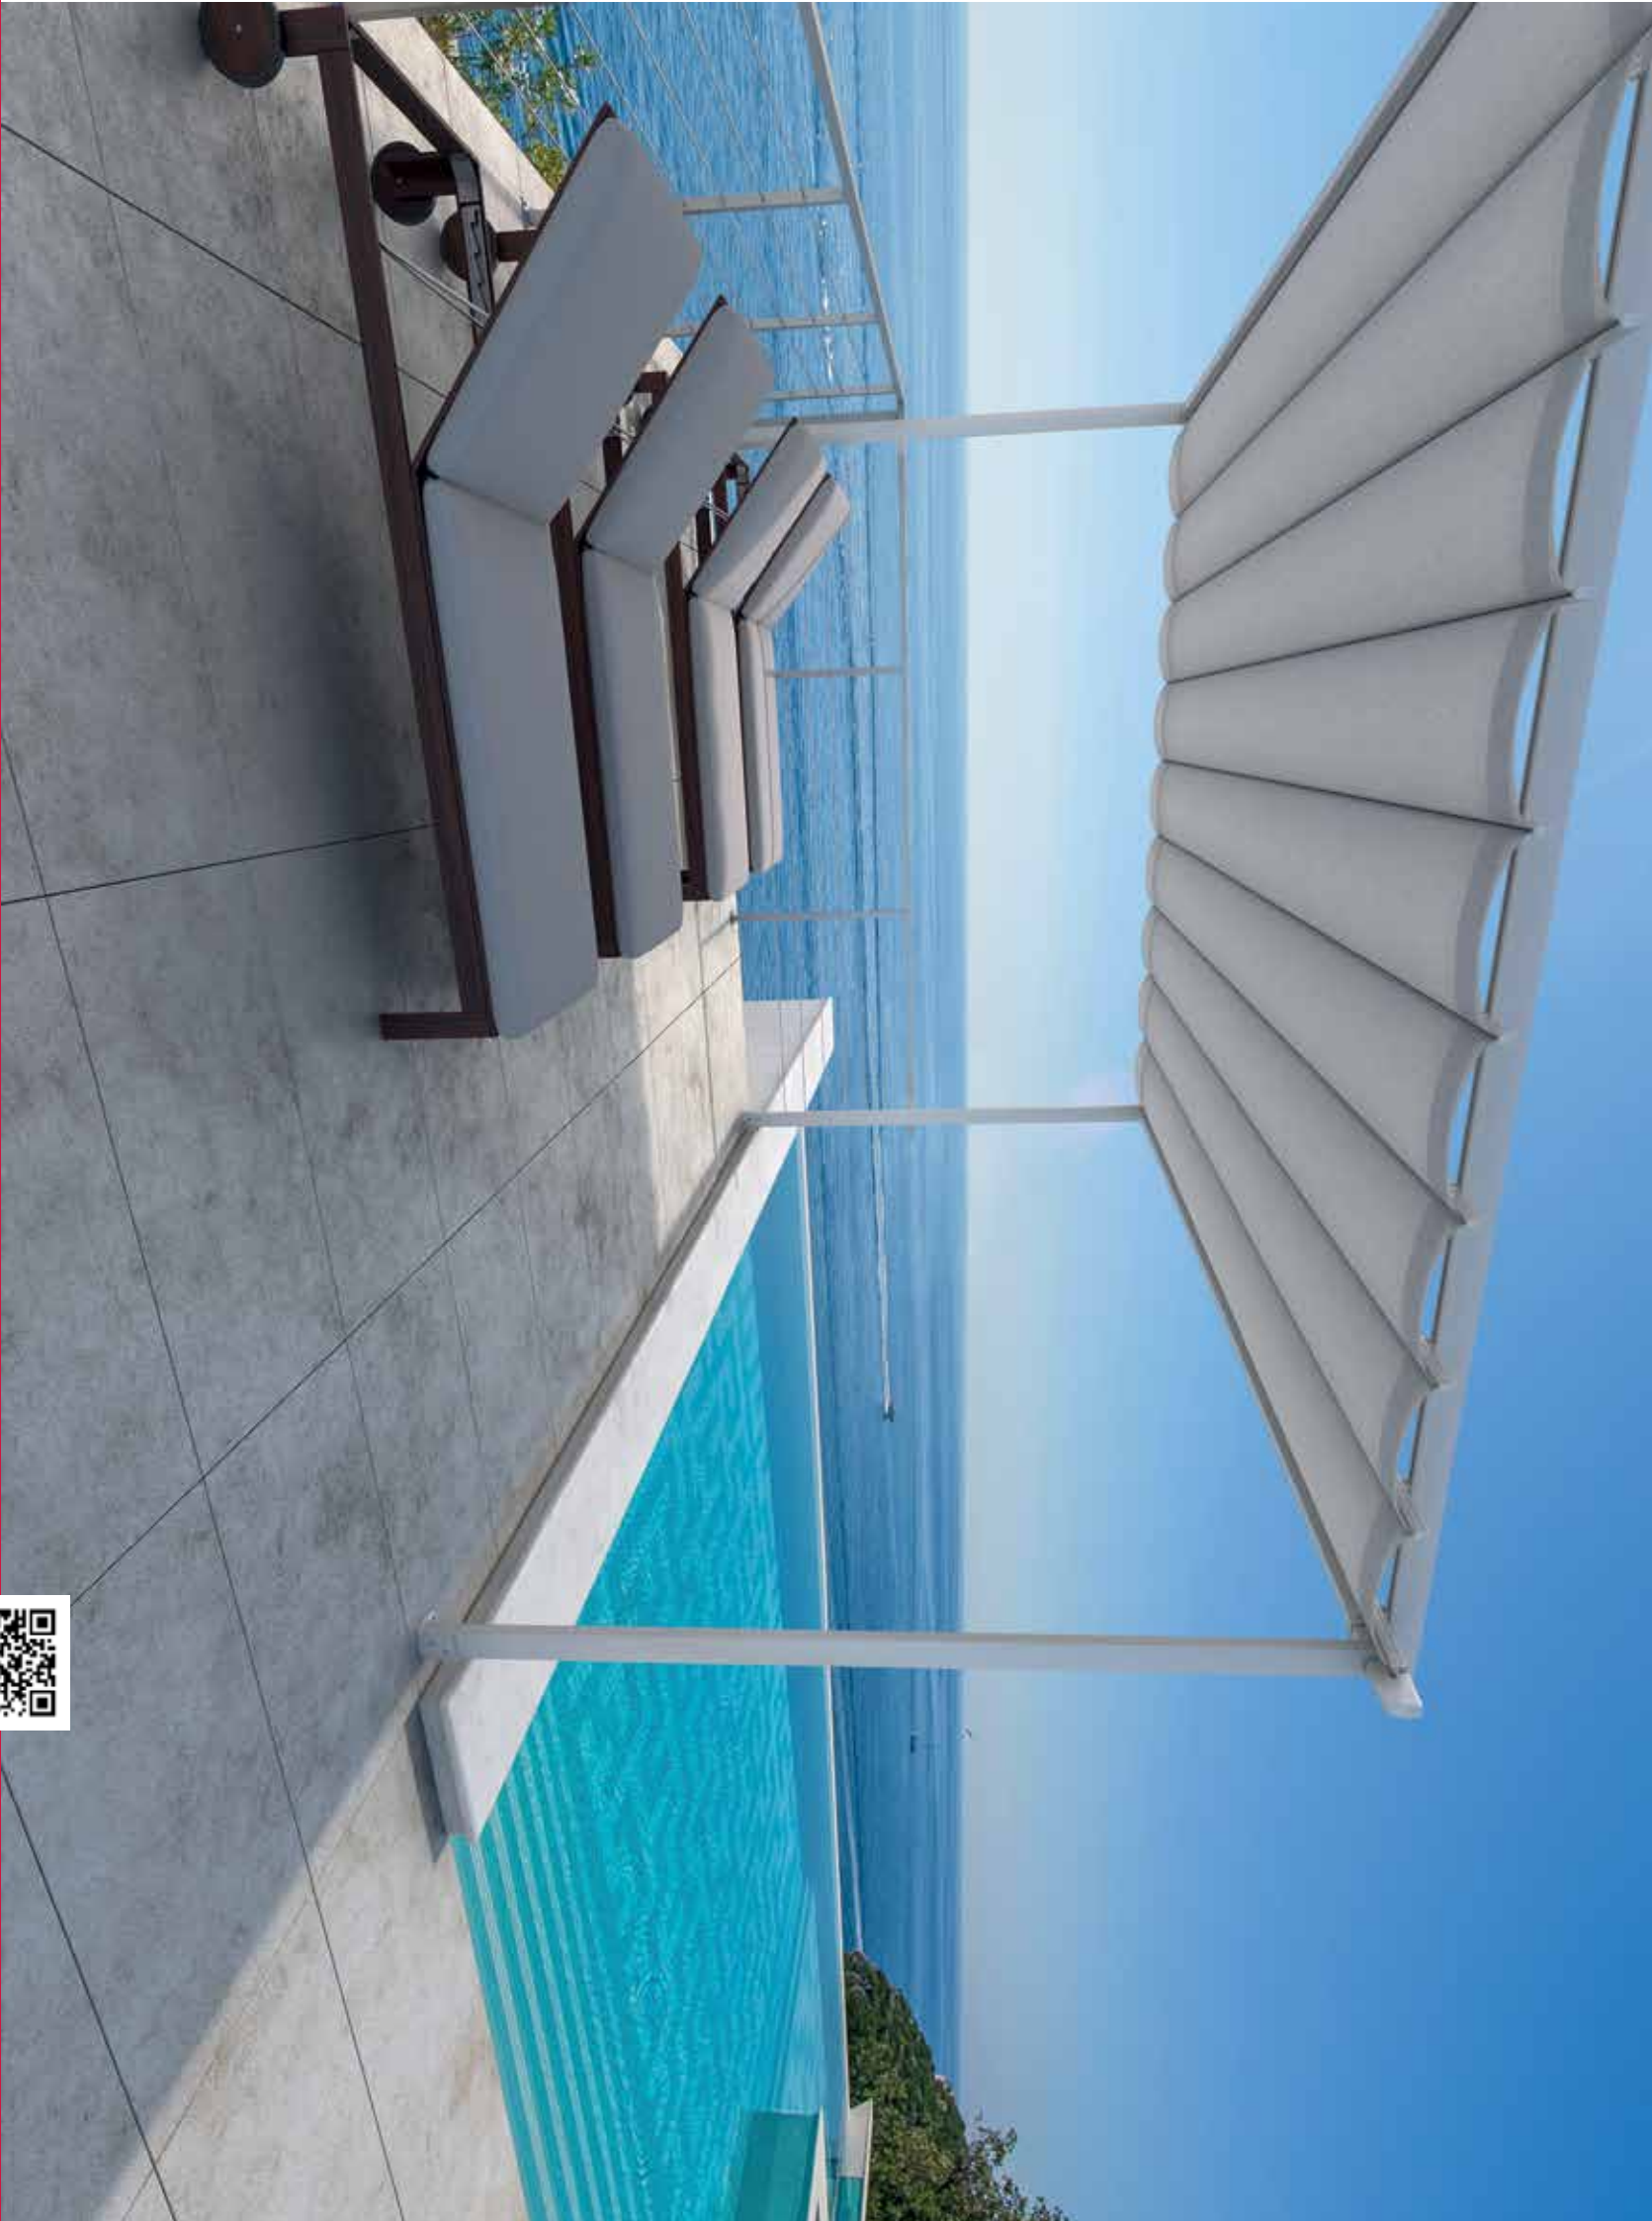

**Surya**  
/ outdoor shading

The Surya is a sophisticated roman roof shading system that will add class and style to any outdoor area.

Either freestanding, attached to a wall, or fitted to existing structures, the Surya can be motorized or operated with a cord allowing for quick and easy light and shade control.

**Melbourne**  
**Awnings**

[www.melbourneawnings.com.au](http://www.melbourneawnings.com.au)

**Structure options**

**Maximum size (mm)**  
5,000(W) x 5,000(P) x 2,800(H)

unlimited sizes (using additional units)

Free-standing

Wall-mounted (verandah)

**Wind resistance (km/h)**

Pressure	Width (m)									
	1.50	2.00	2.50	3.00	3.50	4.00	4.50	4.9	4.9	4.9
49 km/h = 110 n/m <sup>2</sup>	4.9	4.9	4.9	4.9	4.9	4.9	4.9	4.9	4.9	4.9