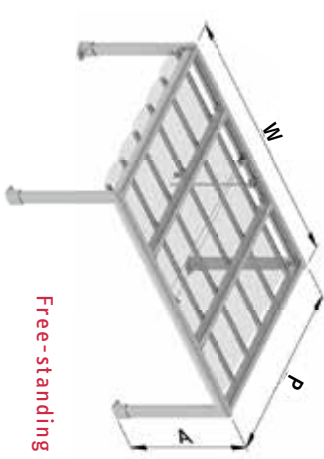

**Surya**  
/ outdoor shading

The Surya is a sophisticated roman roof shading system that will add class and style to any outdoor area.

Either freestanding, attached to a wall, or fitted to existing structures, the Surya can be motorized or operated with a cord allowing for quick and easy light and shade control.

**Melbourne**  
**Awnings**

[www.melbourneawnings.com.au](http://www.melbourneawnings.com.au)

**Structure options**

**Maximum size (mm)**  
5,000(W) x 5,000(P) x 2,800(H)

unlimited sizes (using additional units)

Free-standing

Wall-mounted (verandah)

**Wind resistance (km/h)**

Pressure	Width (m)									
	1.50	2.00	2.50	3.00	3.50	4.00	4.50	4.9	4.9	4.9
49 km/h = 110 n/m <sup>2</sup>	4.9	4.9	4.9	4.9	4.9	4.9	4.9	4.9	4.9	4.9

**Projection (m)**

Projection (m)	Width (m)									
	1.50	2.00	2.50	3.00	3.50	4.00	4.50	4.9	4.9	4.9
1.50	4.9	4.9	4.9	4.9	4.9	4.9	4.9	4.9	4.9	4.9
2.00	4.9	4.9	4.9	4.9	4.9	4.9	4.9	4.9	4.9	4.9
2.50	4.9	4.9	4.9	4.9	4.9	4.9	4.9	4.9	4.9	4.9
3.50	4.9	4.9	4.9	4.9	4.9	4.9	4.9	4.9	4.9	4.9
4.00	4.9	4.9	4.9	4.9	4.9	4.9	4.9	4.9	4.9	4.9
4.50	4.9	4.9	4.9	4.9	4.9	4.9	4.9	4.9	4.9	4.9
5.00	4.9	4.9	4.9	4.9	4.9	4.9	4.9	4.9	4.9	4.9