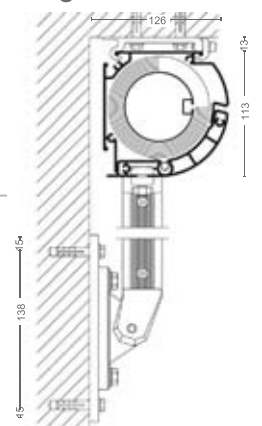

The pivot arm awning is ideal for small balconies, side passages and apartment blocks. The awning provides privacy and sun protection whilst allowing for air circulation through a window opening.

The elegant and discreet cassette is constructed from high quality extruded aluminium with the cassette size being 113mm high x 126mm deep. The single unit can be up to 5 metres wide with arm projections of 0.8 metres to 1.5 metres depending on the width and type of fabric. It is available as a wall mount or ceiling mount installation.

Aluminium brackets interchangeable for top and wall fix installations.

Specifications

<i>Dimensions (h x d)</i>	✓	113mm x 126mm
<i>Width single unit / coupled</i>	✓	2m – 5m / 10m
<i>Projection range</i>	✓	0.8m - 1.5m
<i>Maximum area (single unit)</i>	✓	15m ²
<i>Extruded aluminum cassette</i>	✓	White, silver, cream, black, beige and dark grey powdercoat
<i>Extruded aluminum cassette</i>	A	140 powdercoat colours
<i>Fabric</i>	✓	PVC plastisol coated
<i>Fabric</i>	A	Acrylic canvas
<i>Operating mechanism</i>	✓	Manual
<i>Automation features</i>	A	Motorised, sun, wind & timer systems

✓: Standard A: Available

Designs and specifications for all awnings subject to change without notice.

Wall Installation

Ceiling Installation

**Melbourne
Awnings**

www.melbourneawnings.com.au

Your Authorised Distributor is: