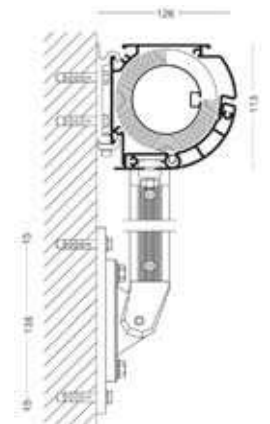

The pivot arm awning is ideal for small balconies, side passages and apartment blocks. The awning provides privacy and sun protection whilst allowing for air circulation through a window opening.

The elegant and discreet cassette is constructed from high quality extruded aluminium with the cassette size being 113mm high x 126mm deep. The single unit can be up to 5 metres wide with arm projections of 0.8 metres to 1.5 metres depending on the width and type of fabric. It is available as a wall mount or ceiling mount installation.

Aluminium brackets interchangeable for top and wall fix installations.

Specifications

<i>Dimensions (h x d)</i>	✓	113mm x 126mm
<i>Width single unit / coupled</i>	✓	2m – 5m / 10m
<i>Projection range</i>	✓	0.8m - 1.5m
<i>Maximum area (single unit)</i>	✓	15m ²
<i>Extruded aluminum cassette</i>	✓	White, silver, cream, black, beige and dark grey powdercoat
<i>Extruded aluminum cassette</i>	A	140 powdercoat colours
<i>Fabric</i>	✓	PVC plastisol coated
<i>Fabric</i>	A	Acrylic canvas
<i>Operating mechanism</i>	✓	Manual
<i>Automation features</i>	A	Motorised, sun, wind & timer systems

✓: Standard A: Available

Designs and specifications for all awnings subject to change without notice.

Wall Installation

Ceiling Installation

**Melbourne
Awnings**

www.melbourneawnings.com.au

Your Authorised Distributor is: