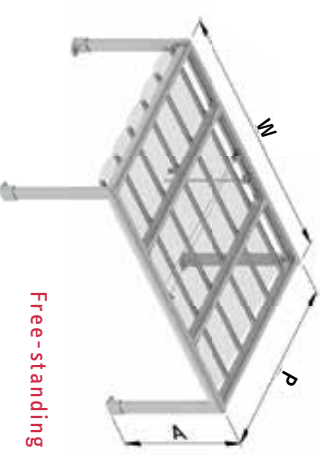

**Surya**  
/ outdoor shading

The Surya is a sophisticated roman roof shading system that will add class and style to any outdoor area.

Either freestanding, attached to a wall, or fitted to existing structures, the Surya can be motorized or operated with a cord allowing for quick and easy light and shade control.

**Melbourne**  
**Awnings**

[www.melbourneawnings.com.au](http://www.melbourneawnings.com.au)

**Structure options**

**Maximum size (mm)**  
5,000(W) x 5,000(P) x 2,800(H)

unlimited sizes (using additional units)

Free-standing

Wall-mounted (verandah)

**Wind resistance (km/h)**

Pressure  
49 km/h = 110 n/m<sup>2</sup>

| Projection (m) | Width (m) |      |      |      |      |      |      |     |     |     |
|----------------|-----------|------|------|------|------|------|------|-----|-----|-----|
|                | 1.50      | 2.00 | 2.50 | 3.00 | 3.50 | 4.00 | 4.50 | 4.9 | 4.9 | 4.9 |
| 1.50           | 49        | 49   | 49   | 49   | 49   | 49   | 49   | 49  | 49  | 49  |
| 2.00           | 49        | 49   | 49   | 49   | 49   | 49   | 49   | 49  | 49  | 49  |
| 2.50           | 49        | 49   | 49   | 49   | 49   | 49   | 49   | 49  | 49  | 49  |
| 3.50           | 49        | 49   | 49   | 49   | 49   | 49   | 49   | 49  | 49  | 49  |
| 4.00           | 49        | 49   | 49   | 49   | 49   | 49   | 49   | 49  | 49  | 49  |
| 4.50           | 49        | 49   | 49   | 49   | 49   | 49   | 49   | 49  | 49  | 49  |
| 5.00           | 49        | 49   | 49   | 49   | 49   | 49   | 49   | 49  | 49  | 49  |