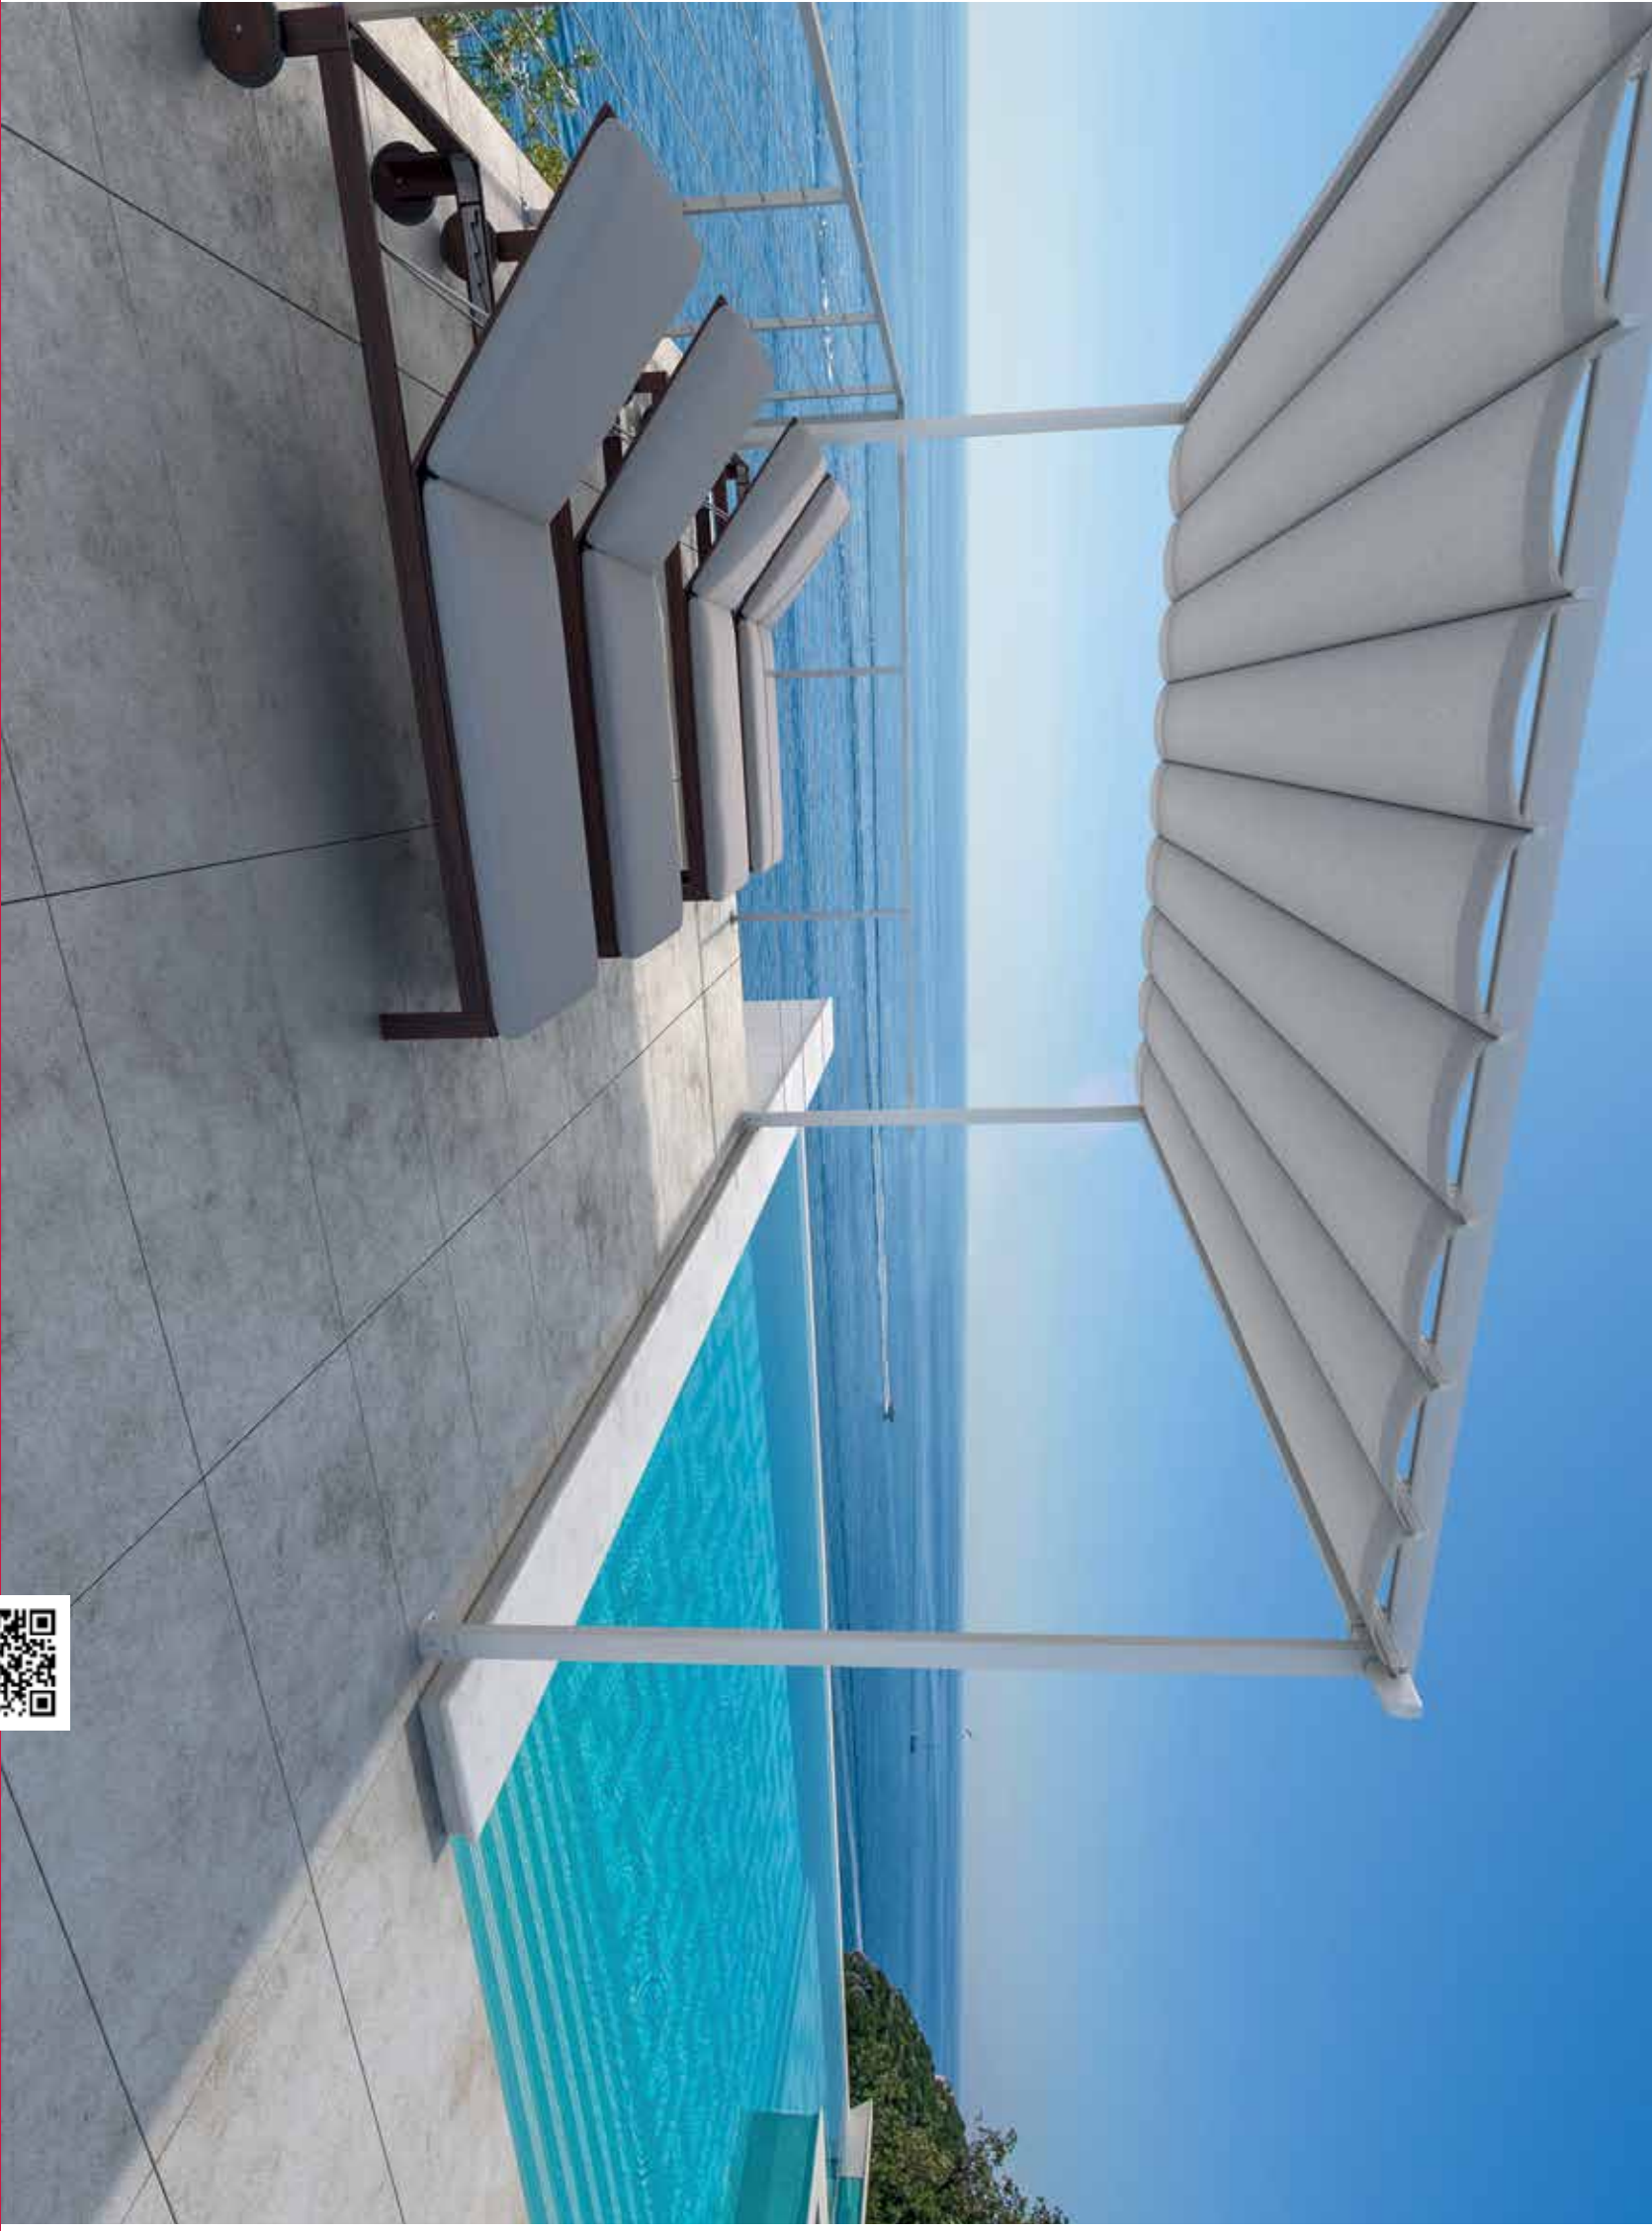

**Surya**  
/ outdoor shading

The Surya is a sophisticated roman roof shading system that will add class and style to any outdoor area.

Either freestanding, attached to a wall, or fitted to existing structures, the Surya can be motorized or operated with a cord allowing for quick and easy light and shade control.

**Melbourne**  
**Awnings**

[www.melbourneawnings.com.au](http://www.melbourneawnings.com.au)

**Structure options**

**Maximum size (mm)**  
5,000(W) x 5,000(P) x 2,800(H)

unlimited sizes (using additional units)

Free-standing

Wall-mounted (verandah)

**Wind resistance (km/h)**

Pressure  
49 km/h = 110 n/m<sup>2</sup>

| Projection (m) | Width (m) |      |      |      |      |      |      |     |     |     |
|----------------|-----------|------|------|------|------|------|------|-----|-----|-----|
|                | 1.50      | 2.00 | 2.50 | 3.00 | 3.50 | 4.00 | 4.50 | 4.9 | 4.9 | 4.9 |
| 1.50           | 49        | 49   | 49   | 49   | 49   | 49   | 49   | 49  | 49  | 49  |
| 2.00           | 49        | 49   | 49   | 49   | 49   | 49   | 49   | 49  | 49  | 49  |
| 2.50           | 49        | 49   | 49   | 49   | 49   | 49   | 49   | 49  | 49  | 49  |
| 3.50           | 49        | 49   | 49   | 49   | 49   | 49   | 49   | 49  | 49  | 49  |
| 4.00           | 49        | 49   | 49   | 49   | 49   | 49   | 49   | 49  | 49  | 49  |
| 4.50           | 49        | 49   | 49   | 49   | 49   | 49   | 49   | 49  | 49  | 49  |
| 5.00           | 49        | 49   | 49   | 49   | 49   | 49   | 49   | 49  | 49  | 49  |