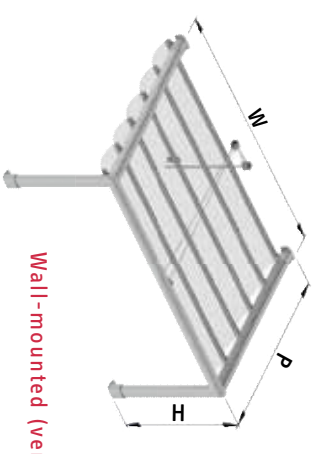

**Surya**  
/ outdoor shading

The Surya is a sophisticated roman roof shading system that will add class and style to any outdoor area.

Either freestanding, attached to a wall, or fitted to existing structures, the Surya can be motorized or operated with a cord allowing for quick and easy light and shade control.

**Melbourne**  
**Awnings**

[www.melbourneawnings.com.au](http://www.melbourneawnings.com.au)

**Structure options**

**Maximum size (mm)**  
5,000(W) x 5,000(P) x 2,800(H)

unlimited sizes (using additional units)

Free-standing

Wall-mounted (verandah)

**Wind resistance (km/h)**

Pressure  
49 km/h = 110 n/m<sup>2</sup>

| Projection (m) | Width (m) |      |      |      |      |      |      |     |     |     |
|----------------|-----------|------|------|------|------|------|------|-----|-----|-----|
|                | 1.50      | 2.00 | 2.50 | 3.00 | 3.50 | 4.00 | 4.50 | 4.9 | 4.9 | 4.9 |
| 1.50           | 49        | 49   | 49   | 49   | 49   | 49   | 49   | 49  | 49  | 49  |
| 2.00           | 49        | 49   | 49   | 49   | 49   | 49   | 49   | 49  | 49  | 49  |
| 2.50           | 49        | 49   | 49   | 49   | 49   | 49   | 49   | 49  | 49  | 49  |
| 3.50           | 49        | 49   | 49   | 49   | 49   | 49   | 49   | 49  | 49  | 49  |
| 4.00           | 49        | 49   | 49   | 49   | 49   | 49   | 49   | 49  | 49  | 49  |
| 4.50           | 49        | 49   | 49   | 49   | 49   | 49   | 49   | 49  | 49  | 49  |
| 5.00           | 49        | 49   | 49   | 49   | 49   | 49   | 49   | 49  | 49  | 49  |