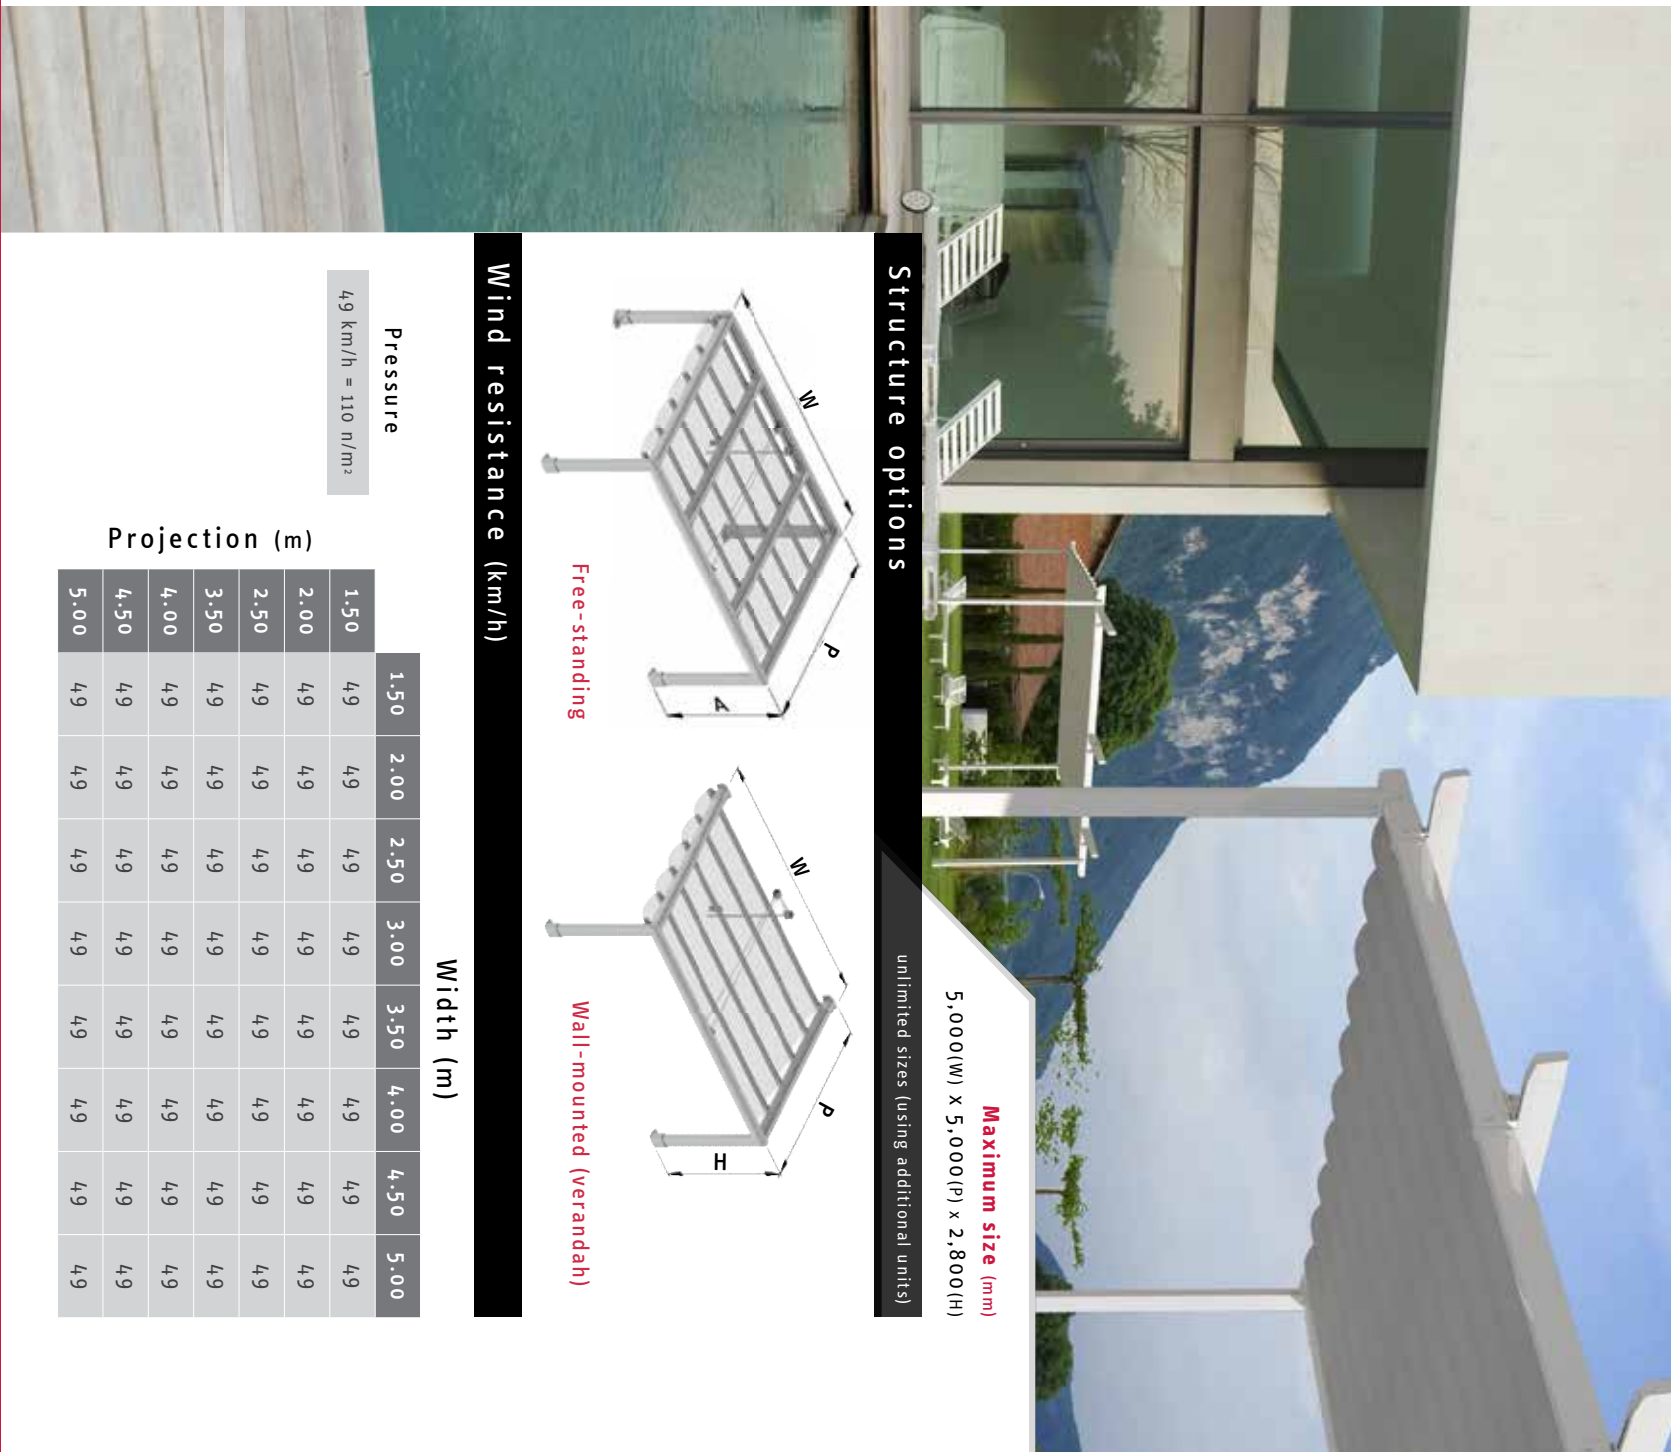

**Surya**  
/ outdoor shading

The Surya is a sophisticated roman roof shading system that will add class and style to any outdoor area.

Either freestanding, attached to a wall, or fitted to existing structures, the Surya can be motorized or operated with a cord allowing for quick and easy light and shade control.

**Melbourne**  
**Awnings**

[www.melbourneawnings.com.au](http://www.melbourneawnings.com.au)

**Structure options**

**Maximum size (mm)**  
5,000(W) x 5,000(P) x 2,800(H)

unlimited sizes (using additional units)

Free-standing

Wall-mounted (verandah)

**Wind resistance (km/h)**

Pressure  
49 km/h = 110 n/m<sup>2</sup>

| Projection (m) | Width (m) |      |      |      |      |      |      |     |     |     |
|----------------|-----------|------|------|------|------|------|------|-----|-----|-----|
|                | 1.50      | 2.00 | 2.50 | 3.00 | 3.50 | 4.00 | 4.50 | 4.9 | 4.9 | 4.9 |
| 1.50           | 49        | 49   | 49   | 49   | 49   | 49   | 49   | 49  | 49  | 49  |
| 2.00           | 49        | 49   | 49   | 49   | 49   | 49   | 49   | 49  | 49  | 49  |
| 2.50           | 49        | 49   | 49   | 49   | 49   | 49   | 49   | 49  | 49  | 49  |
| 3.50           | 49        | 49   | 49   | 49   | 49   | 49   | 49   | 49  | 49  | 49  |
| 4.00           | 49        | 49   | 49   | 49   | 49   | 49   | 49   | 49  | 49  | 49  |
| 4.50           | 49        | 49   | 49   | 49   | 49   | 49   | 49   | 49  | 49  | 49  |
| 5.00           | 49        | 49   | 49   | 49   | 49   | 49   | 49   | 49  | 49  | 49  |